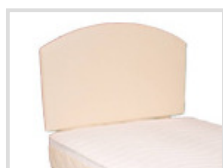

Option 4

Simple curve WITH rouch WITH buttons

Option 5

Nicely curved WITH rouch NO buttons

Option 6

Nicely curved WITH rouch WITH buttons

For the sake of easy selection and to avoid confusion, we have given our more classical style headboards numbers instead of names.

Single Headboard

Two Headboards Twin Beds

One Large Headboard Twin Bed

Widths	2'3"	2'6"	2'9"	3'	3'6"	4'	4'6"	5'	5'6"	6'
Option 1	£70	£70	£70	£70	£75	£75	£90	£90	£100	£100
Option 2	£70	£70	£70	£70	£75	£75	£90	£90	£100	£100
Option 3	£80	£80	£80	£80	£95	£95	£110	£110	£130	£130
Option 4	£80	£80	£80	£80	£95	£95	£110	£110	£130	£130
Option 5	£80	£80	£80	£80	£95	£95	£110	£110	£130	£130
Option 6	£80	£80	£80	£80	£95	£95	£110	£110	£130	£130