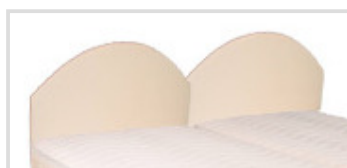

All are hand made to a very high standard as with our beds. Your choice is which will suit your room the best.

See choice of colours and materials. Supplied with headboard fixing struts.

Headboards can be purchased as either;

Single Headboard

Two Headboards Twin Beds

One Large Headboard Twin Bed

Widths	2'3"	2'6"	2'9"	3'	3'6"	4'	4'6"	5'	5'6"	6'
Option 1	£70	£70	£70	£70	£75	£75	£90	£90	£100	£100
Option 2	£70	£70	£70	£70	£75	£75	£90	£90	£100	£100
Option 3	£80	£80	£80	£80	£95	£95	£110	£110	£130	£130
Option 4	£80	£80	£80	£80	£95	£95	£110	£110	£130	£130
Option 5	£80	£80	£80	£80	£95	£95	£110	£110	£130	£130
Option 6	£80	£80	£80	£80	£95	£95	£110	£110	£130	£130