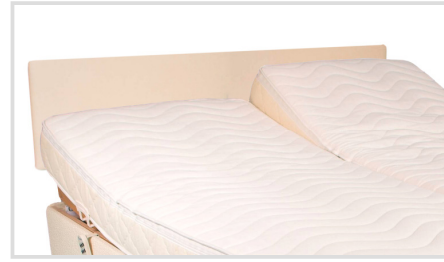

Upholstered headboards

Classic style upholstered headboards

Option 1

Simple curve No rouch NO buttons

Option 2

Simple rectangular NO rouch NO buttons

Option 3

Simple curve WITH rouch NO buttons

Option 4

Simple curve WITH rouch WITH buttons

Option 5

Nicely curved WITH rouch NO buttons

Option 6

Nicely curved WITH rouch WITH buttons

For the sake of easy selection and to avoid confusion, we have given our more classical style headboards numbers instead of names.

Single Headboard

Two Headboards Twin Beds

One Large Headboard Twin Bed

Widths	2'3"	2'6"	2'9"	3'	3'6"	4'	4'6"	5'	5'6"	6'
Option 1	£70	£70	£70	£70	£75	£75	£90	£90	£100	£100
Option 2	£70	£70	£70	£70	£75	£75	£90	£90	£100	£100
Option 3	£80	£80	£80	£80	£95	£95	£110	£110	£130	£130
Option 4	£80	£80	£80	£80	£95	£95	£110	£110	£130	£130
Option 5	£80	£80	£80	£80	£95	£95	£110	£110	£130	£130
Option 6	£80	£80	£80	£80	£95	£95	£110	£110	£130	£130