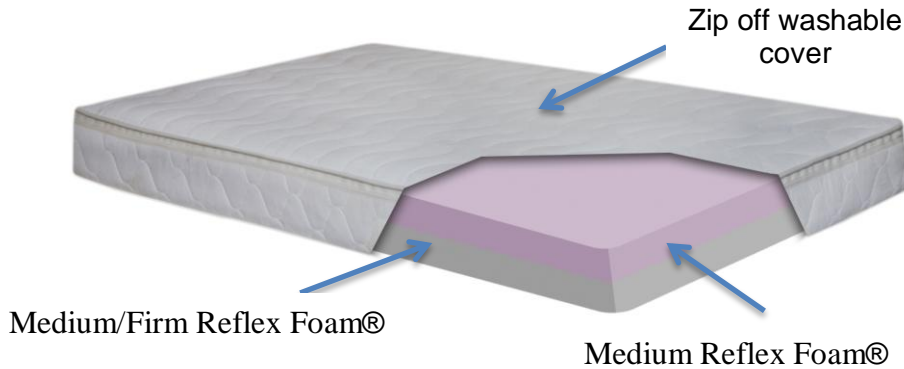

Reflex Foam Mattress

British Vita (Vita Foam) is one of the worlds leading manufacturers of Memory Foam and Reflex Foam®.

Comfort Options

The mattress is 8" (20cm) thick and constructed of two layers of Reflex Foam®.

One layer is **Medium** and the other is **medium/firm**.

This gives you the choice of which surface you would prefer to sleep on for the best posture, support and comfort by simply turning the mattress.

- The Reflex Foam® Mattress uses Advanced Polymer Technology and contains negligible melamine giving outstanding performance, shape retention and long term durability.
- When the Reflex Foam® Mattress is used in combination with an electric adjustable bed the mattress will contour to follow the shape freely and precisely.
- There are no harmful chemicals used in the manufacturing process, which can be found in low cost imported mattresses.
- A 'Cool Feel' quilted zip off washable cover is included as part of the mattress. [Spare Washable Covers](#) are available.

The mattress can be reversed for your comfort
Either **Medium** or **Medium/Firm** as the top layer.

How it works

Whether the Reflex Foam® Mattress is used on an adjustable bed or not, it will give exceptional comfort by supporting the body in much the same way pocket springs work.