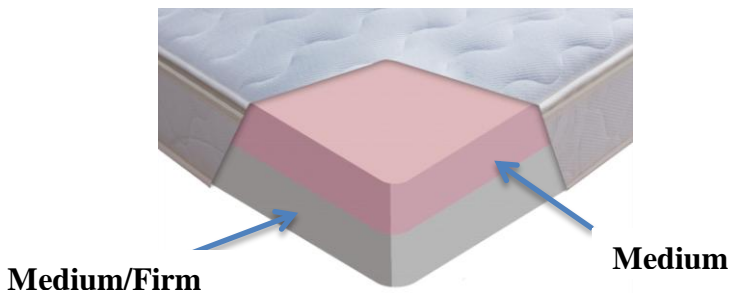

Reflex Foam Mattress

British Vita (Vita Foam) is one of the worlds leading manufacturers of Memory Foam and Reflex Foam®.

Comfort Options

The mattress is 8" (20cm) thick and constructed of two layers of Reflex Foam®.

One layer is **Medium** and the other is **medium/firm**.

This gives you the choice of which surface you would prefer to sleep on for the best posture, support and comfort by simply turning the mattress.

- The Reflex Foam® Mattress uses Advanced Polymer Technology and contains negligible melamine giving outstanding performance, shape retention and long term durability.
- When the Reflex Foam® Mattress is used in combination with an electric adjustable bed the mattress will contour to follow the shape freely and precisely.
- There are no harmful chemicals used in the manufacturing process, which can be found in low cost imported mattresses.
- A 'Cool Feel' quilted zip off washable cover is included as part of the mattress. [Spare Washable Covers](#) are available.

The mattress can be reversed for your comfort
Either **Medium** or **Medium/Firm** as the top layer.

How it works

Whether the Reflex Foam® Mattress is used on an adjustable bed or not, it will give exceptional comfort by supporting the body in much the same way pocket springs work.