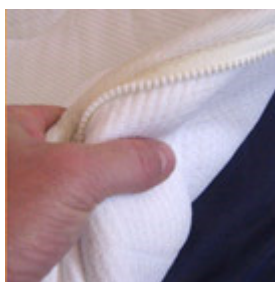

A zip off washable top is included as part of the mattress.

Spare Washable Tops are available.

For more information please visit:

<http://www.bed-adjustable.co.uk/products/washable-tops.html>

Foam Densities

The mattress is 8" (20cm) of Reflex Foam®. Choose from a range of three foam densities to give you the correct posture and support.