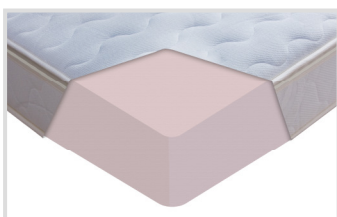

Reflex Foam Mattresses

What is a Reflex Foam mattress?

The Reflex Mattress uses Advanced Polymer Technology.

The mattress gives an outstanding level of performance, shape retention and long term durability.

When the position of the adjustable bed is contoured the mattress follows the shape freely and precisely.

Whatever position the adjustable bed is in the Reflex mattress will give exceptional comfort by gently cradling the body for excellent support.

Spare Washable Tops are available.

For more information please visit:

<http://www.bed-adjustable.co.uk/products/washable-tops.html>

Foam Densities

The mattress is 8" (20cm) of Reflex Foam®. Choose from a range of three foam densities to give you the correct posture and support.

SOFT (V55h/R300s)

Weight recommended up to
12 Stone (76 kg)

MEDIUM (V55/R400)

Weight recommended up to
18 Stone (114 kg)

**MEDIUM/FIRM
(V55/R400H)**

Weight recommended up to
18 Stone Plus (114 kg plus)

	Single	Double	King	Super King
Widths	3' (90cm)	4'6" (137cm)	5'	6'
Prices Excluding VAT	£350	£530	£590	£700
Prices Including VAT	£411	£623	£693	£823