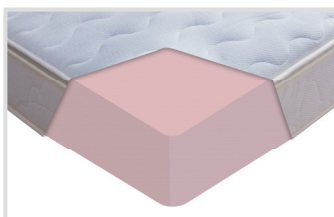

Reflex Foam Mattresses

What is a Reflex Foam mattress?

The Reflex Mattress uses Advanced Polymer Technology.

The mattress gives an outstanding level of performance, shape retention and long term durability.

When the position of the adjustable bed is contoured the mattress follows the shape freely and precisely.

Whatever position the adjustable bed is in the Reflex mattress will give exceptional comfort by gently cradling the body for excellent support.

Spare Washable Tops are available.

For more information please visit:

<http://www.bed-adjustable.co.uk/products/washable-tops.html>

Foam Densities

The mattress is 8" (20cm) of Reflex Foam®. Choose from a range of three foam densities to give you the correct posture and support.

SOFT (V55h/R300s)

Weight recommended up to
12 Stone (76 kg)

MEDIUM (V55/R400)

Weight recommended up to
18 Stone (114 kg)

**MEDIUM/FIRM
(V55/R400H)**

Weight recommended up to
18 Stone Plus (114 kg plus)

	Single	Double	King	Super King
Widths	3' (90cm)	4'6" (137cm)	5'	6'
Prices Excluding VAT	£350	£530	£590	£700
Prices Including VAT	£411	£623	£693	£823