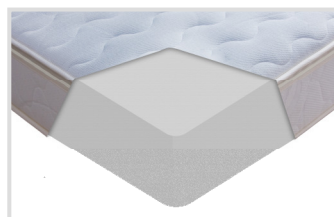

Reflex Foam Mattresses

What is a Reflex Foam mattress?

The Reflex Mattress uses Advanced Polymer Technology.

The mattress gives an outstanding level of performance, shape retention and long term durability.

When the position of the adjustable bed is contoured the mattress follows the shape freely and precisely.

Whatever position the adjustable bed is in the Reflex mattress will give exceptional comfort by gently cradling the body for excellent support.

Spare Washable Tops are available.

For more information please visit:

<http://www.bed-adjustable.co.uk/products/washable-tops.html>

Foam Densities

The mattress is 8" (20cm) of Reflex Foam®. Choose from a range of three foam densities to give you the correct posture and support.

SOFT (V55h/R300s)

Weight recommended up to
12 Stone (76 kg)

MEDIUM (V55/R400)

Weight recommended up to
18 Stone (114 kg)

**MEDIUM/FIRM
(V55/R400H)**

Weight recommended up to
18 Stone Plus (114 kg plus)

	Single	Double	King	Super King
Widths	3' (90cm)	4'6" (137cm)	5'	6'
Prices Excluding VAT	£350	£530	£590	£700
Prices Including VAT	£411	£623	£693	£823