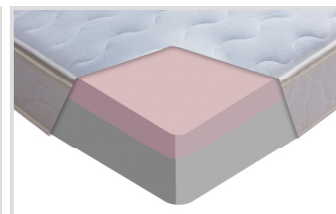

### Foam Densities

A Memory Foam mattress of 8" (20cm) can not be made completely of memory foam or you will be engulfed in it. The base 5" (12.5cm) is Reflex Foam®. Then to reduce the pressure, combining comfort and support with correct posture, the top 3" (7.5cm) is Memory foam.

Choose from a range of three foam densities to give you the correct posture and support.

**SOFT (V55h/R300s)**

Weight recommended up to  
12 Stone (76 kg)

**MEDIUM (V55/R400)**

Weight recommended up to  
18 Stone (114 kg)