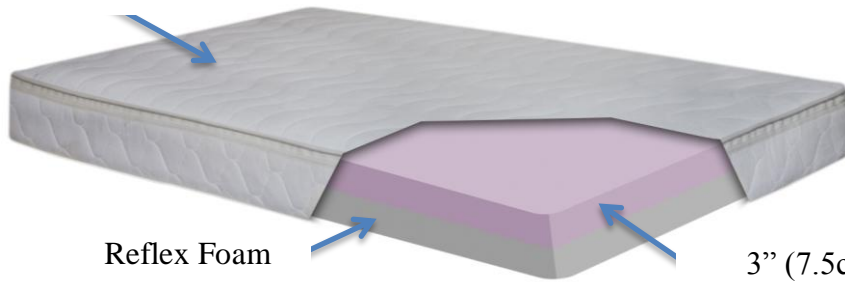

## High Quality Memory Foam Mattress

British Vita (Vita Foam) is one of the worlds leading manufacturers of Memory Foam and Reflex Foam

zip off washable cover

Reflex Foam

3" (7.5cm) High  
Quality Memory Foam

### Comfort Options

The mattress is 8" (20cm) thick and constructed of a top layer 3" (7.5cm) of high quality Memory foam with a base layer of Reflex Foam®.

Choose between **Medium** or **Medium/firm**. Your choice should be based on your weight, any specific medical conditions and personal preference.

- The combination of a high quality memory foam top layer and a base layer of reflex foam gives maximum comfort and maintains excellent posture.
- Although more expensive than our 'Economy Memory Foam Mattress' the 'High Quality Memory Foam Mattress' will give superior pressure relief for the very best comfort and support.
- A memory foam mattress will contour to follow the shape of an electric adjustable bed mechanism.
- As a rough guide the option of **medium** would suit somebody up to 16 stone (102kg) and **medium / firm** for those above. We can give advice as there are other contributing factors.
- A 'Cool Feel' quilted zip off washable cover is included as part of the mattress. [Spare Washable Covers](#) available.
- Comes with a five year guarantee.

### How it works

The base layer of Reflex foam maintains your correct posture but without the memory foam layer it would not be as comfortable.

The top layer of memory foam is heat sensitive and softens with your body warmth and weight to effectively reduce pressure points which in turn improves support and comfort.