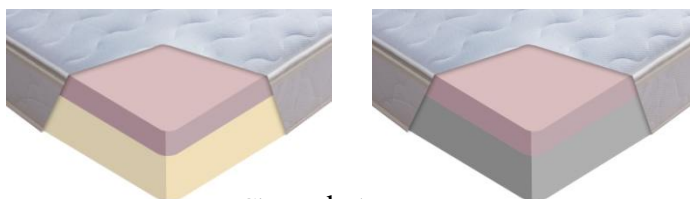

## High Quality Memory Foam Mattress

British Vita (Vita Foam) is one of the worlds leading manufacturers of Memory Foam and Reflex Foam

zip off washable cover

Reflex Foam

3" (7.5cm) High  
Quality Memory Foam

### Comfort Options

The mattress is 8" (20cm) thick and constructed of a top layer 3" (7.5cm) of high quality Memory foam with a base layer of Reflex Foam®.

Choose between **Medium** or **Medium/firm**. Your choice should be based on your weight, any specific medical conditions and personal preference.

- The combination of a high quality memory foam top layer and a base layer of reflex foam gives maximum comfort and maintains excellent posture.
- Although more expensive than our 'Economy Memory Foam Mattress' the 'High Quality Memory Foam Mattress' will give superior pressure relief for the very best comfort and support.
- A memory foam mattress will contour to follow the shape of an electric adjustable bed mechanism.
- As a rough guide the option of **medium** would suit somebody up to 16 stone (102kg) and **medium / firm** for those above. We can give advice as there are other contributing factors.
- A 'Cool Feel' quilted zip off washable cover is included as part of the mattress. [Spare Washable Covers](#) available.
- Comes with a five year guarantee.

### How it works

The base layer of Reflex foam maintains your correct posture but without the memory foam layer it would not be as comfortable.

The top layer of memory foam is heat sensitive and softens with your body warmth and weight to effectively reduce pressure points which in turn improves support and comfort.