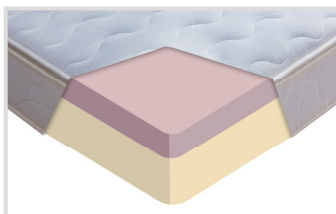

Revolutionary Visco-Elastic memory foam is heat sensitive so when a force is applied by a human body which happens to be warm, the foam will soften giving much less resistance. The result is the memory foam moulds itself to the shape of your body reducing pressure points.

### Foam Densities

A Memory Foam mattress of 8" (20cm) can not be made completely of memory foam or you will be engulfed in it. The base 5" (12.5cm) is Reflex Foam®. Then to reduce the pressure, combining comfort and support with correct posture, the top 3" (7.5cm) is Memory foam.

Choose from a range of three foam densities to give you the correct posture and support.

**SOFT (V55h/R300s)**

Weight recommended up to  
12 Stone (76 kg)

**MEDIUM (V55/R400)**

Weight recommended up to  
18 Stone (114 kg)