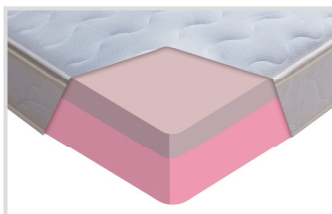

Revolutionary Visco-Elastic memory foam is heat sensitive so when a force is applied by a human body which happens to be warm, the foam will soften giving much less resistance. The result is the memory foam moulds itself to the shape of your body reducing pressure points.

### Foam Densities

A Memory Foam mattress of 8" (20cm) can not be made completely of memory foam or you will be engulfed in it. The base 5" (12.5cm) is Reflex Foam®. Then to reduce the pressure, combining comfort and support with correct posture, the top 3" (7.5cm) is Memory foam.

Choose from a range of three foam densities to give you the correct posture and support.

**SOFT (V55h/R300s)**

Weight recommended up to  
12 Stone (76 kg)

**MEDIUM (V55/R400)**

Weight recommended up to  
18 Stone (114 kg)