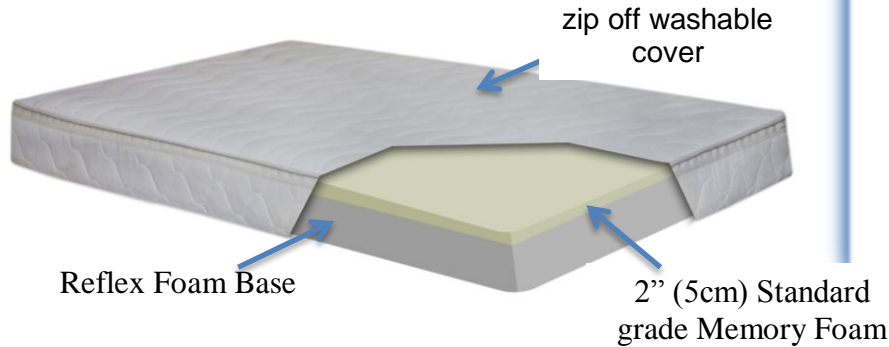

### Comfort Options

The mattress is 8" (20cm) thick and constructed of a top layer 2" (5cm) standard quality Memory foam with a base layer of high resistance Foam

Choose between **Medium** or **medium/firm**. Your choice should be based on your weight, any specific medical conditions and personal preference.

- The combination of memory foam and a base layer of reflex foam gives comfort and maintains good posture.
- Our 'Economy Memory Foam Mattress' will give very good pressure relief however, funds permitting we recommend upgrading to our 'High Quality Memory Foam Mattress' for the very best comfort and support.
- A low price is achieved by using general quality foams and a reduced thickness top layer of memory foam.
- As a rough guide the option of **medium** would suit somebody up to 16 stone (102kg) and **medium / firm** for those above. We can give advice as there are other contributing factors.
- A quilted zip off washable cover is included as part of the mattress. [Spare Washable Covers](#) are available.
- Comes with a two year guarantee.

### How it works

The base layer of Reflex foam maintains your correct posture but without the memory foam layer it would not be as comfortable.

The top layer of memory foam is heat sensitive and softens with your body warmth and weight to effectively reduce pressure points which in turn improves support and comfort.