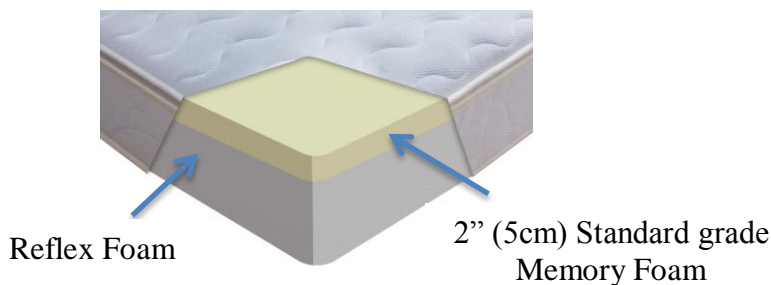

### Comfort Options

The mattress is 8" (20cm) thick and constructed of a top layer 2" (5cm) standard quality Memory foam with a base layer of high resistance Foam

Choose between **Medium** or **medium/firm**. Your choice should be based on your weight, any specific medical conditions and personal preference.

- The combination of memory foam and a base layer of reflex foam gives comfort and maintains good posture.
- Our 'Economy Memory Foam Mattress' will give very good pressure relief however, funds permitting we recommend upgrading to our 'High Quality Memory Foam Mattress' for the very best comfort and support.
- A low price is achieved by using general quality foams and a reduced thickness top layer of memory foam.
- As a rough guide the option of **medium** would suit somebody up to 16 stone (102kg) and **medium / firm** for those above. We can give advice as there are other contributing factors.
- A quilted zip off washable cover is included as part of the mattress. [Spare Washable Covers](#) are available.
- Comes with a two year guarantee.